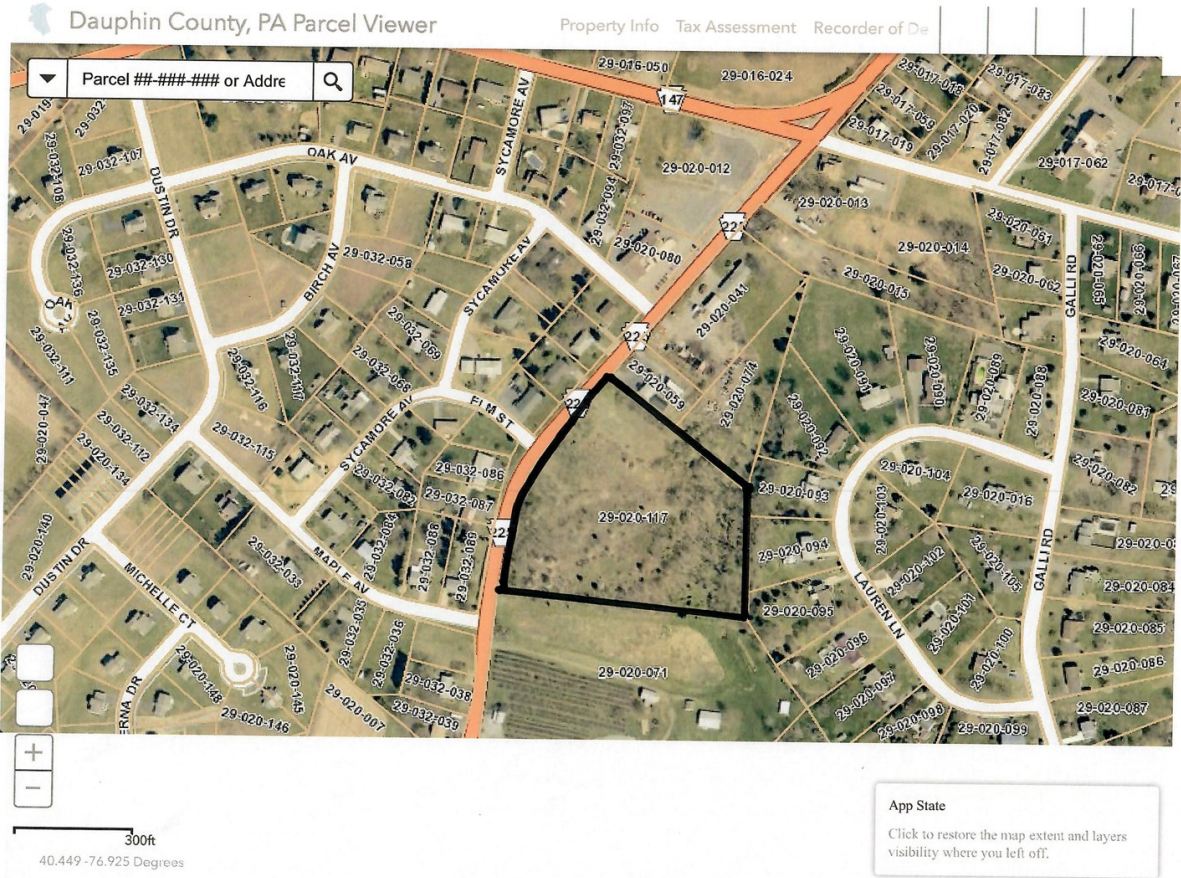

LOTS OF ROAD FRONTAGE

4/25/2019

Dauphin County, PA Parcel Viewer

\$ 89,000

3521 PETERS MOUNTAIN ROAD, HALIFAX, PA 17032

WEB: 3521PetersMountain.com

John C. Leidy

(717) 443-0195 (CELL)

jcl@leidy.com

<http://www.johnleidy.com>

RE/MAX 1st Advantage
6375 Mercury Drive
Suite 101
Mechanicsburg, PA 17050
(717) 591-5555

- » **MLS #:** PADA110450
- » Land | Lot: 6.34 acres
- » 6.34 ACRES
- » NO ZONING
- » HIGH TRAFFIC
- » MINUTES FROM HARRISBURG
- » COUNTRY SETTING